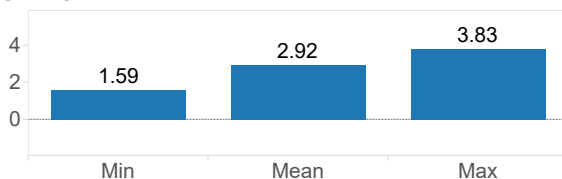

Rating Score:

0 - Poor / 1 - Fair

2 - Good / 3 - Very Good

4 - Excellent

Max	3.93
Percentile (90)	3.65
Percentile (75)	3.43
Median	3.14
Percentile (25)	2.78
Percentile (10)	2.36
Min	1.11

Count of Grad	229
Mean	3.05

Max	3.95
Percentile (90)	3.68
Percentile (75)	3.50
Median	3.16
Percentile (25)	2.85
Percentile (10)	2.42
Min	1.63

Count of UGrad	200
Mean	3.12

Grad Core