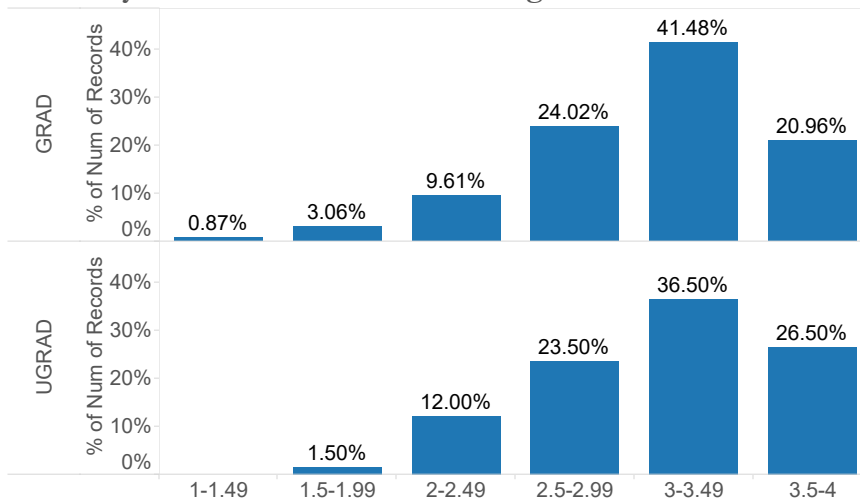

## Summary: Instructor Evaluation Ratings - 2020A

Rating Score:

0 - Poor / 1 - Fair

2 - Good / 3 - Very Good

4 - Excellent

Max	3.93
Percentile (90)	3.65
Percentile (75)	3.43
Median	3.14
Percentile (25)	2.78
Percentile (10)	2.36
Min	1.11