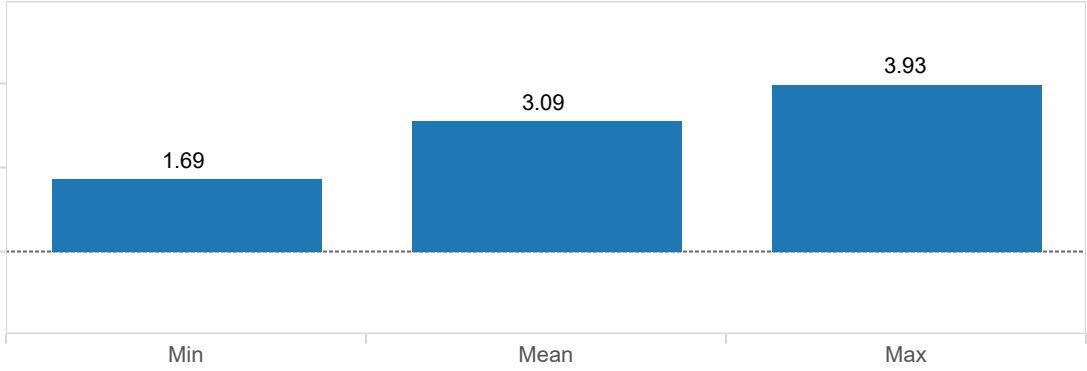

Rating Score:
0 - Poor / 1 - Fair
2 - Good / 3 - Very Good
4 - Excellent

Max	3.95
Percentile (90)	3.58
Percentile (75)	3.42
Median	3.15
Percentile (25)	2.79
Percentile (10)	2.41
Min	1.69

Count of Grad	252
Mean	3.07

Max	4.00
Percentile (90)	3.61
Percentile (75)	3.38
Median	3.18
Percentile (25)	2.83
Percentile (10)	2.47
Min	1.13

Count of UGrad	165
Mean	3.09

Grad Core