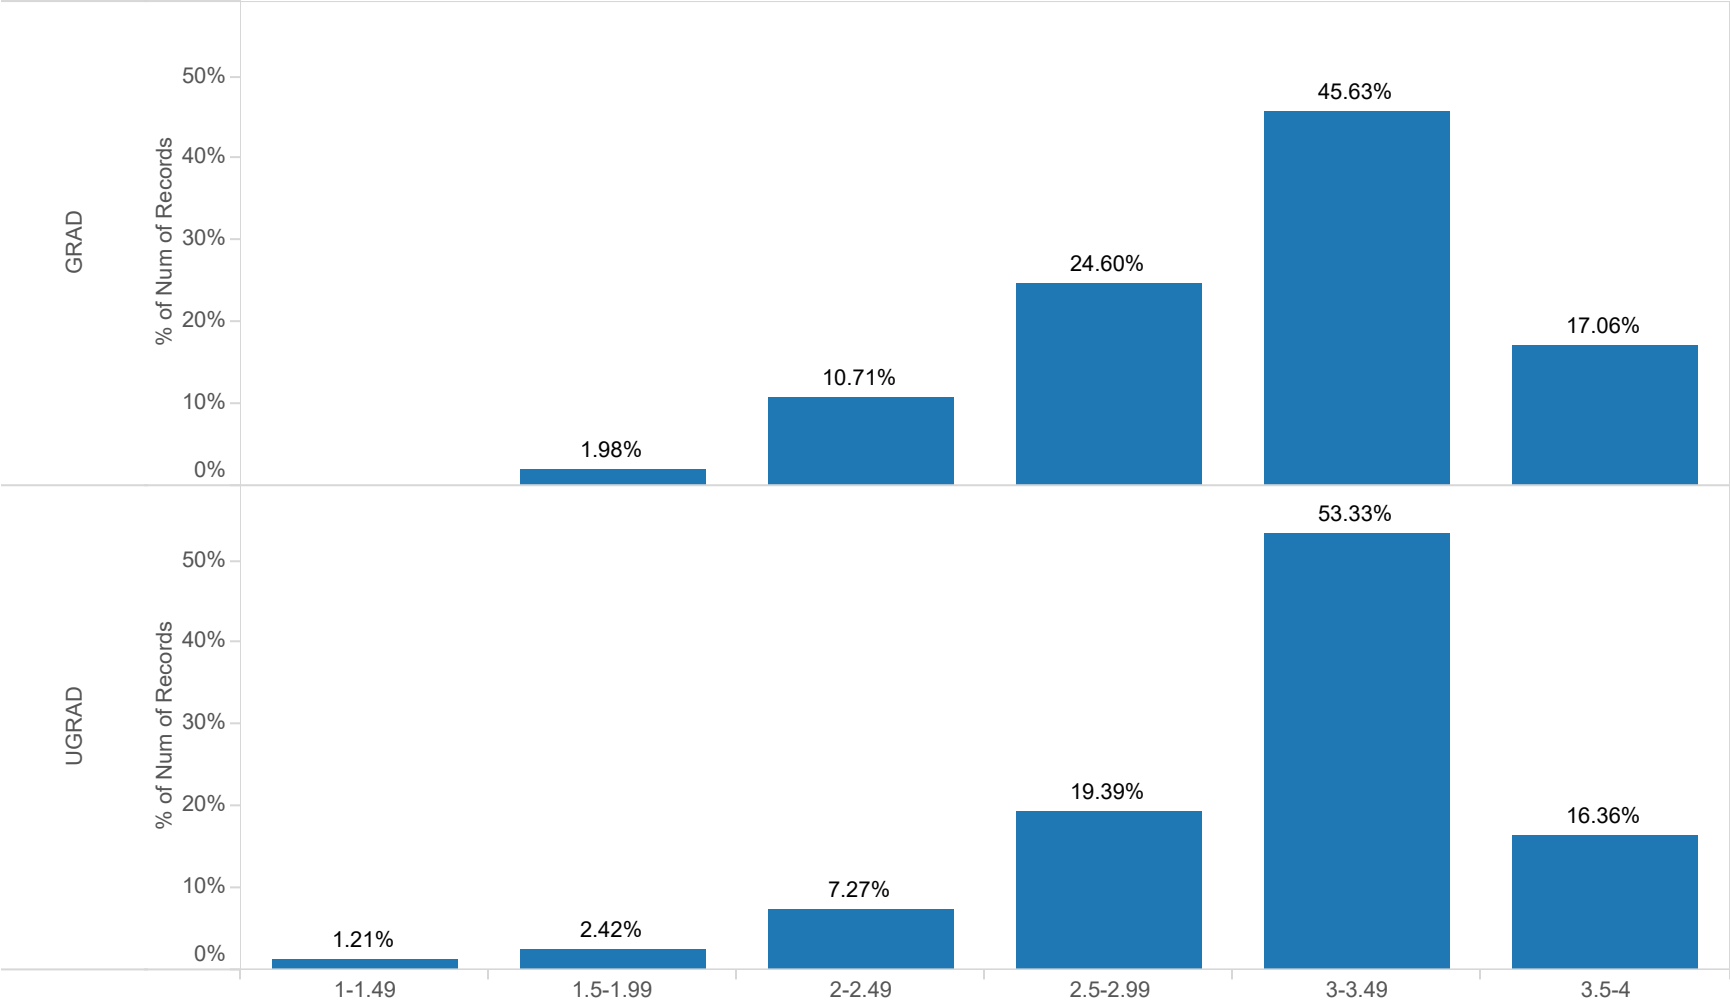

Summary: Instructor Evaluation Ratings - 2020C

Rating Score:  
 0 - Poor / 1 - Fair  
 2 - Good / 3 - Very Good  
 4 - Excellent

Max	3.95
Percentile (90)	3.58
Percentile (75)	3.42
Median	3.15
Percentile (25)	2.79
Percentile (10)	2.41
Min	1.69