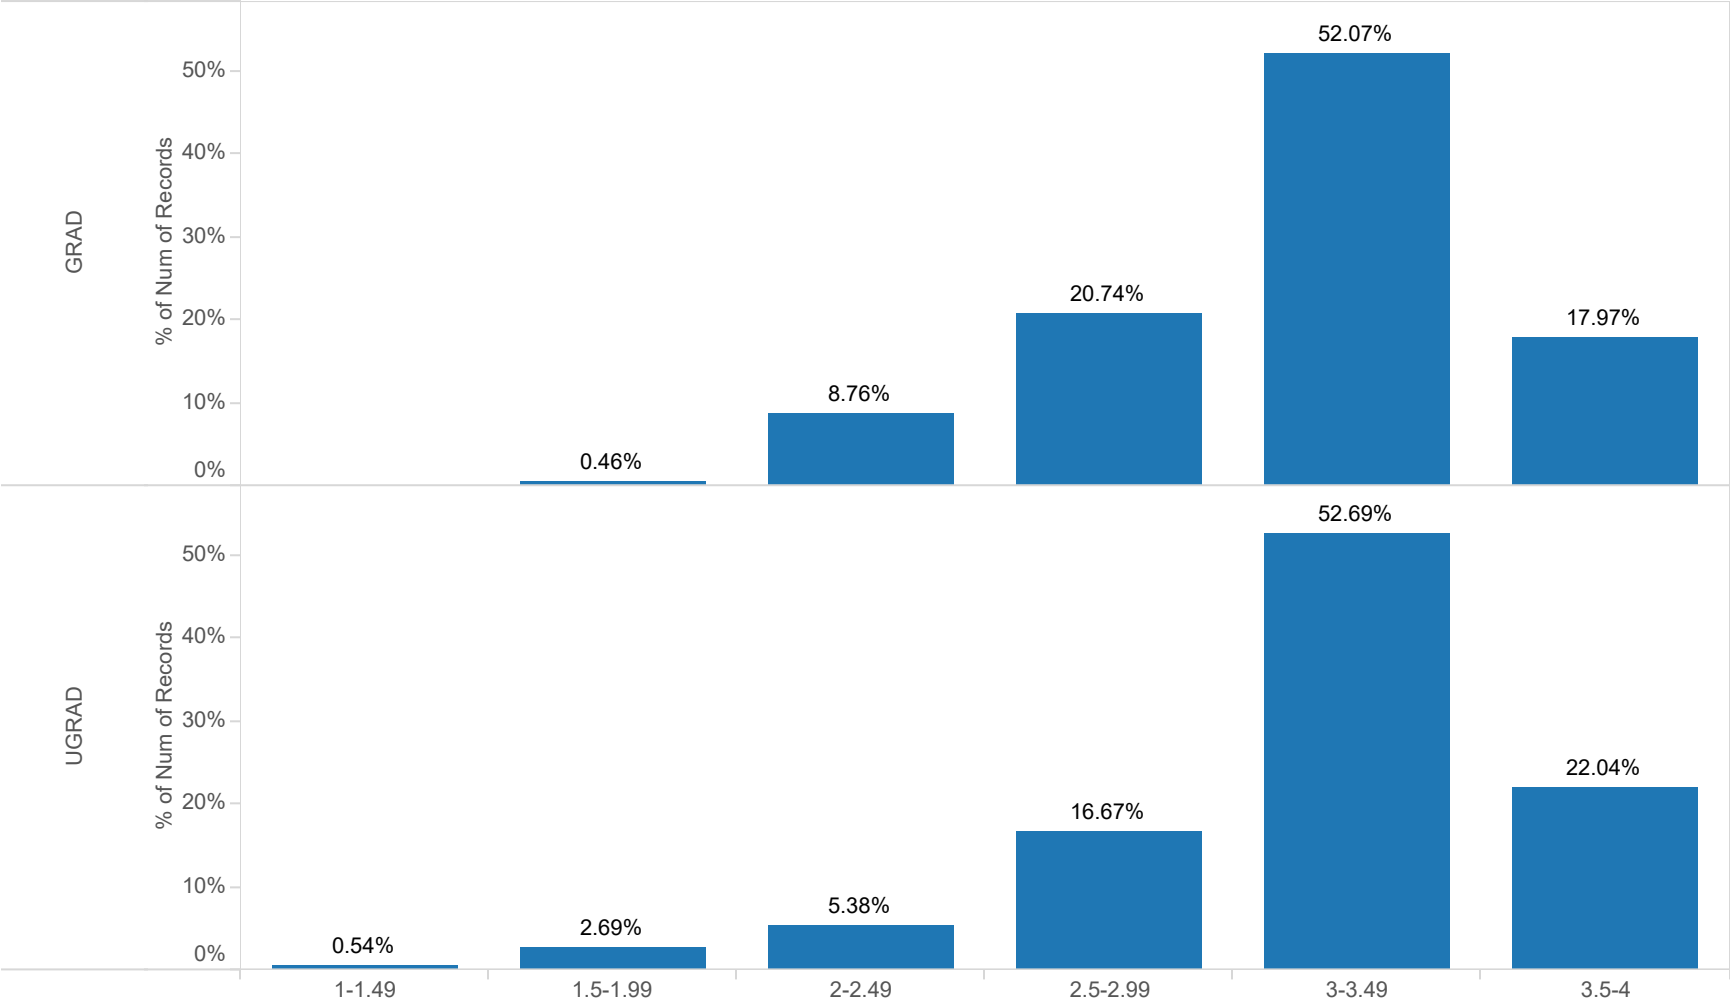

Summary: Instructor Evaluation Ratings - 2021A

Rating Score:  
 0 - Poor / 1 - Fair  
 2 - Good / 3 - Very Good  
 4 - Excellent

Max	4.00
Percentile (90)	3.60
Percentile (75)	3.43
Median	3.19
Percentile (25)	2.87
Percentile (10)	2.53
Min	1.98